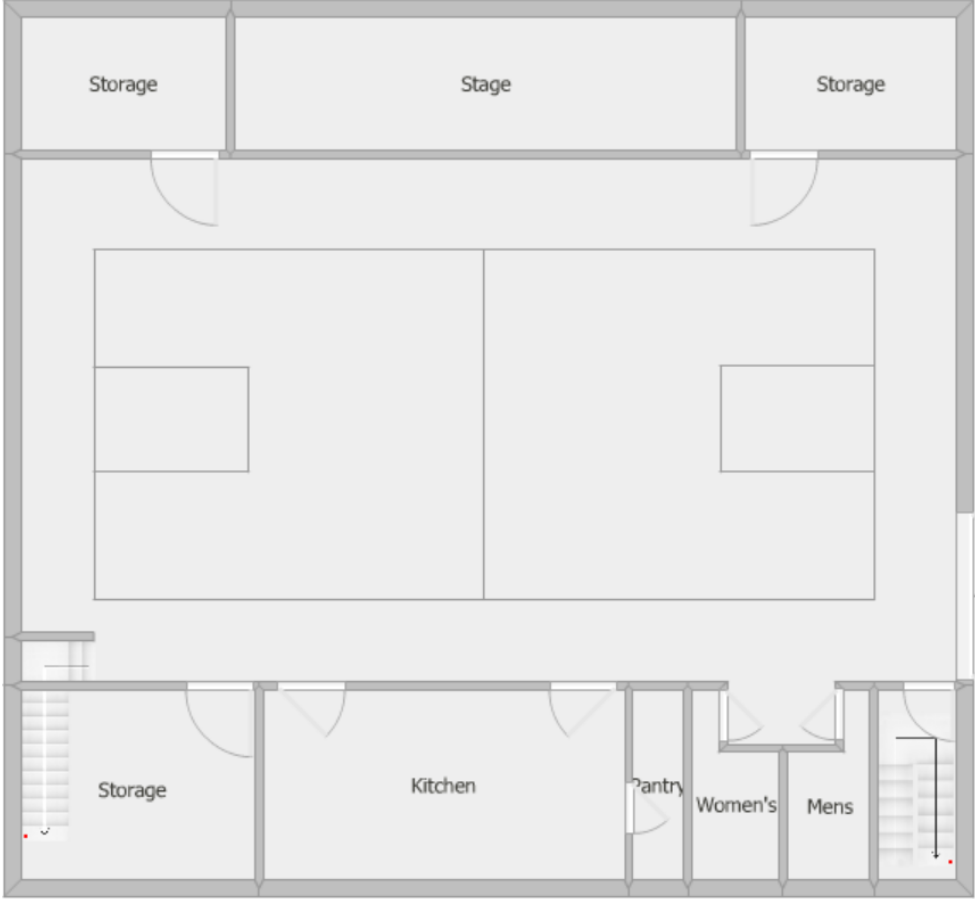

Campus Maps

Main Church Building

Campus Maps

Christian Life Center

Lower Level

Upper Level

-  **Little Piney**
Preschool/Kindergarten Area
-  **Kid's Corner**
Elementary Area
-  Youth Ministry Area