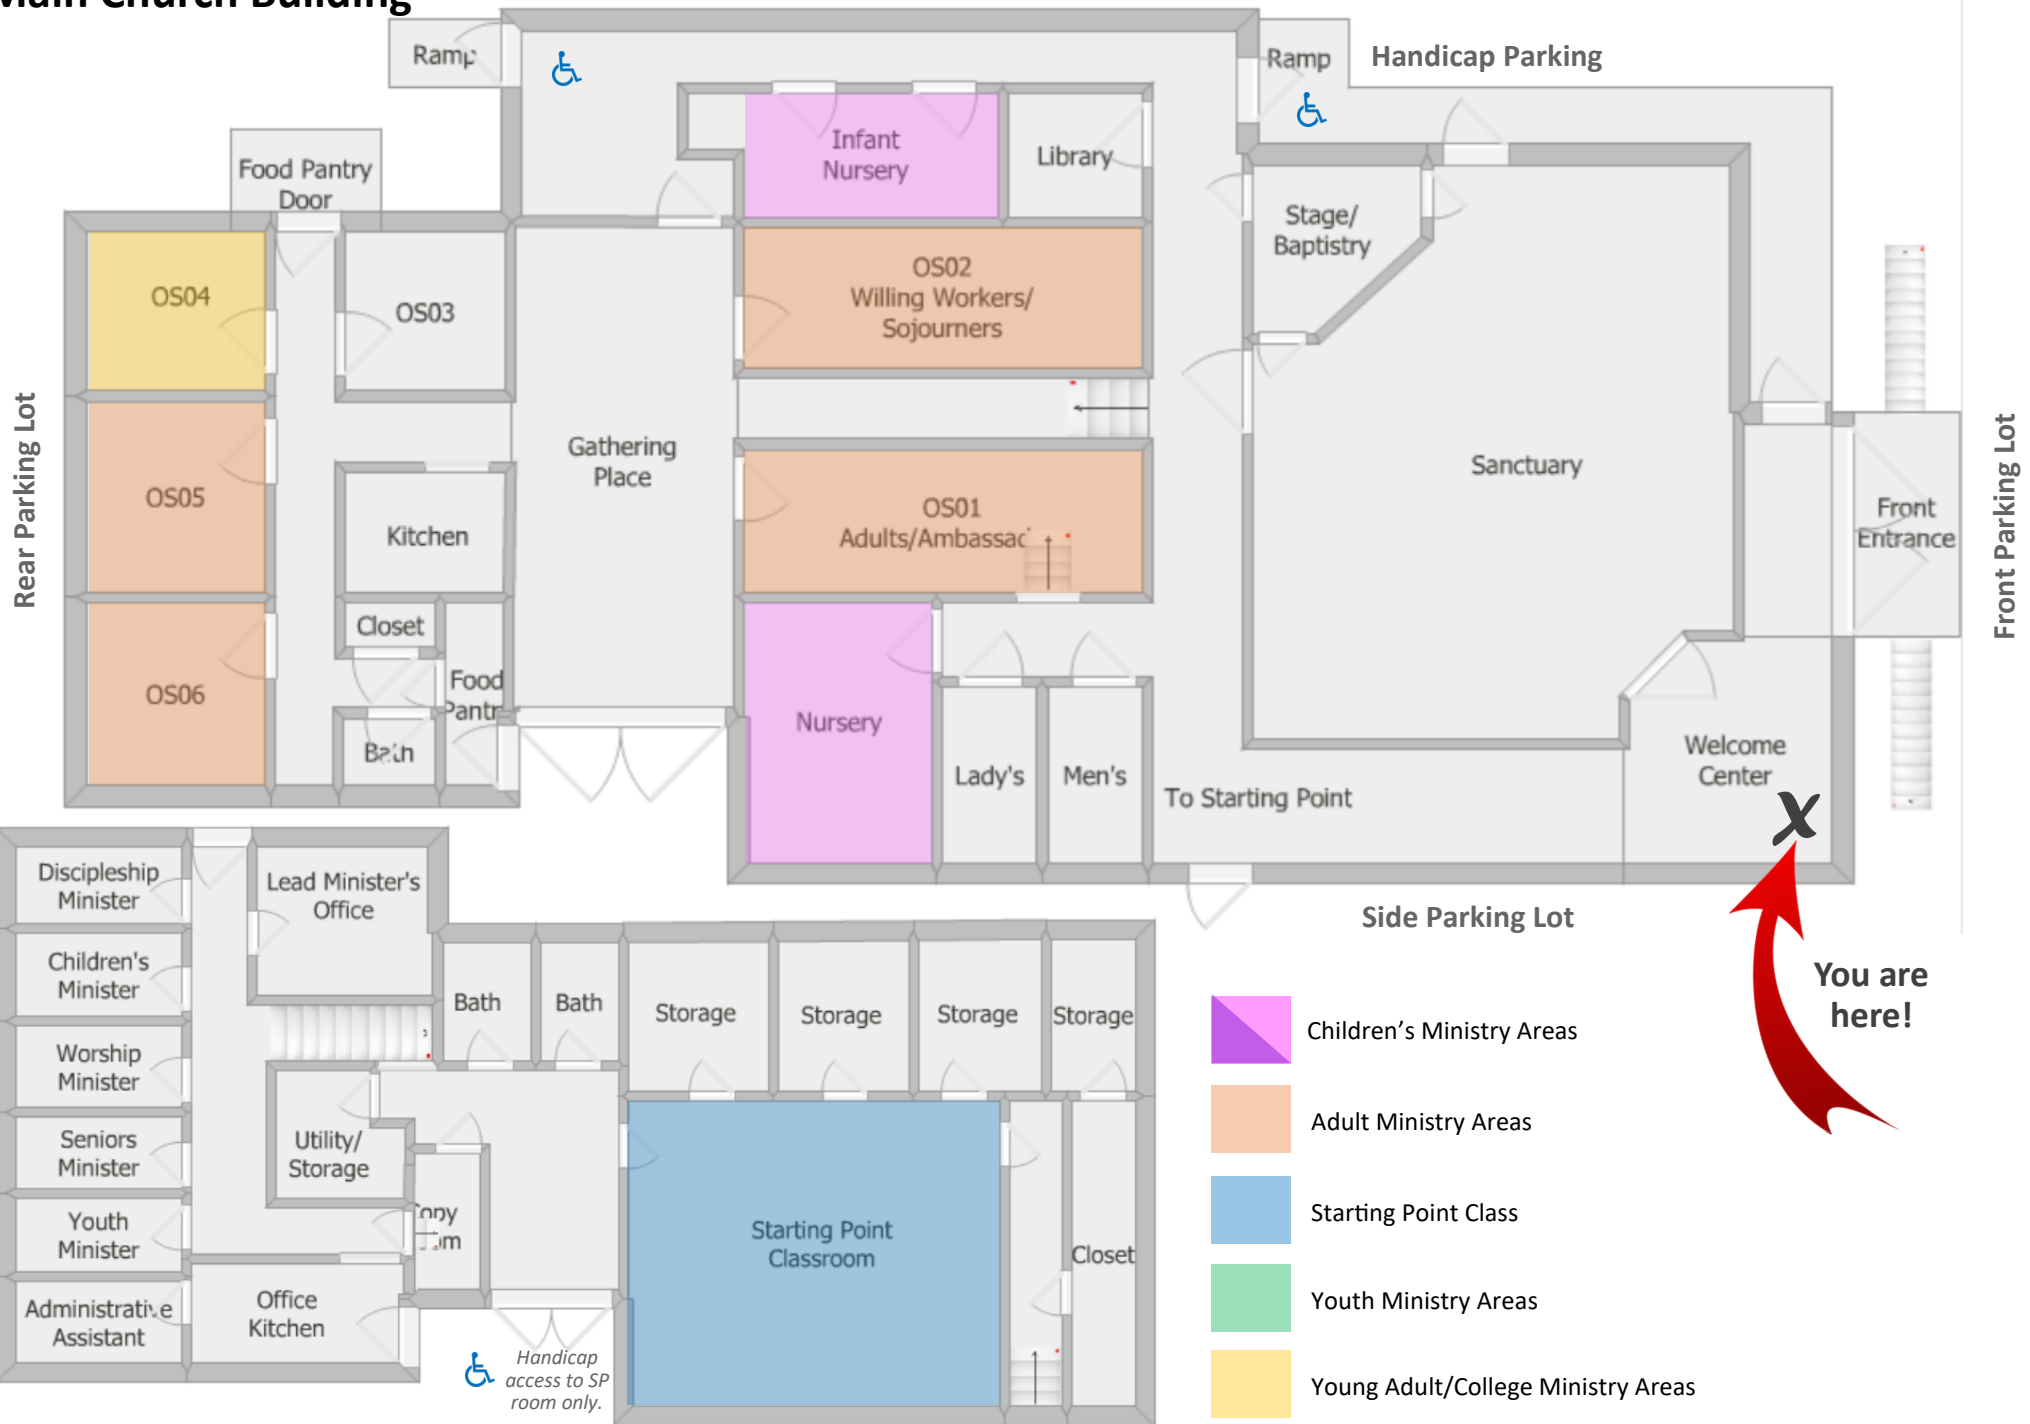

Campus Maps

Main Church Building

Campus Maps

Christian Life Center

Lower Level

Upper Level

-  **Little Piney**
Preschool/Kindergarten Area
-  **Kid's Corner**
Elementary Area
-  Youth Ministry Area