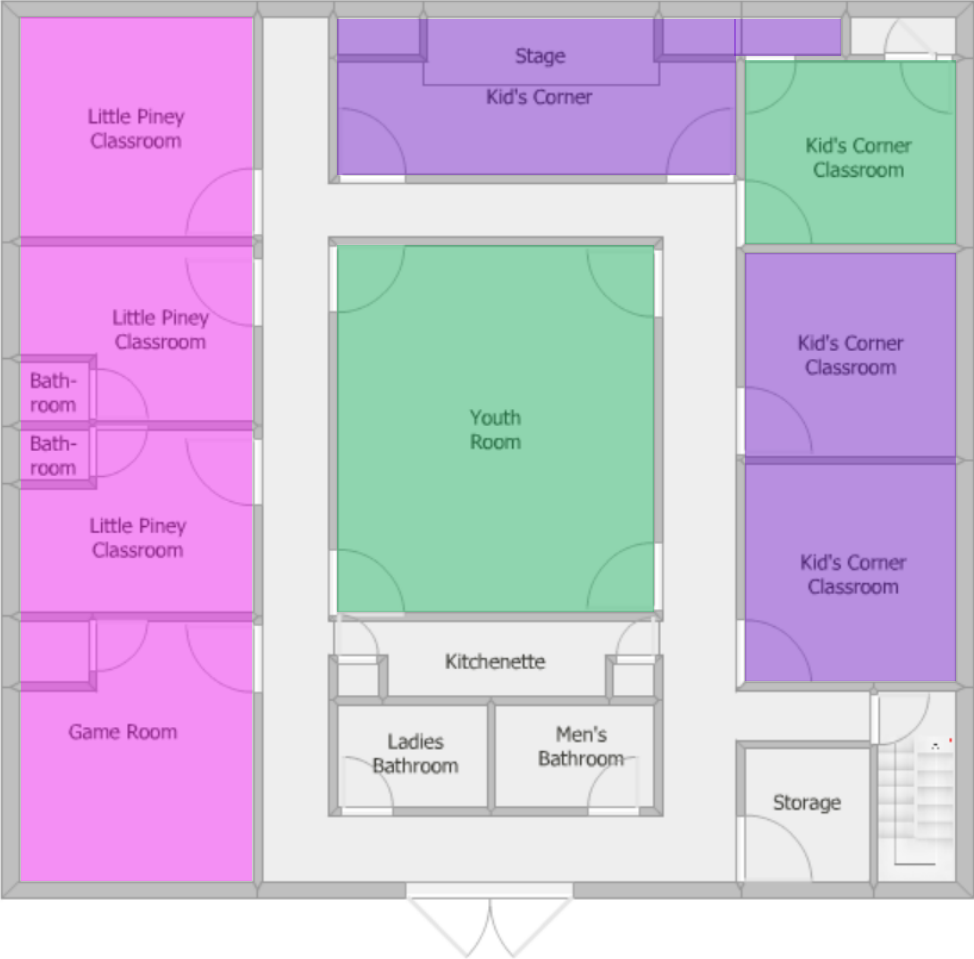

Campus Maps

Main Church Building

Campus Maps

Christian Life Center

Lower Level

Upper Level

-  **Little Piney**
Preschool/Kindergarten Area
-  **Kid's Corner**
Elementary Area
-  Youth Ministry Area